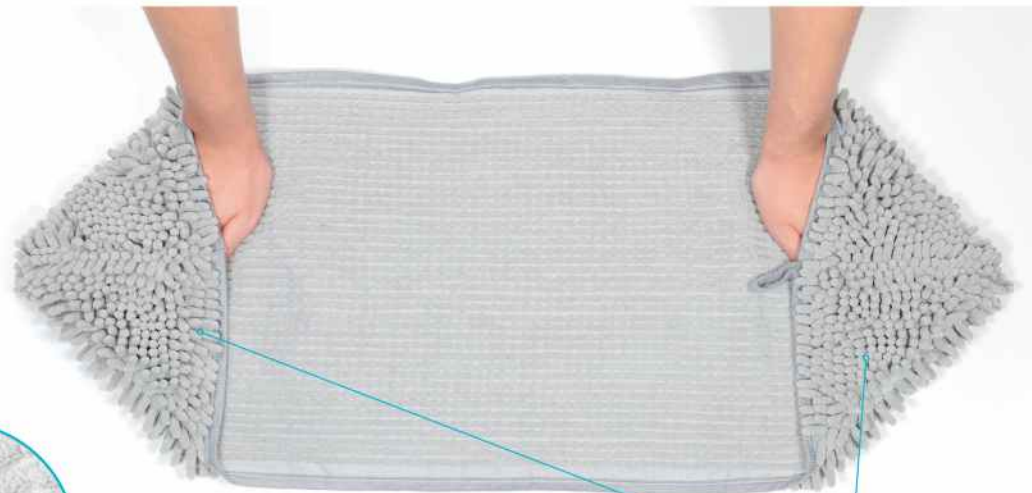

MICROFIBRE TOWEL

M-PETS™ TOWELS MICROFIBRE can dry dogs in seconds in an effortless, less friction and more convenient way. 3 sizes for any different breed. These towels can be used not only while bathing, but also when your pet is at the pool, on rainy days, while grooming or while traveling to keep your favourite pet warm, cozy and comfortable.

ULTRA ABSORBENT DOG TOWEL. They are made of high quality microfiber material, super soft and ultra-absorbent, drying your pet easily and quickly, saving the drying time

DURABLE LIGHTWEIGHT AND EASY TO CARRY. The towel can be stored in the car for every trip or at home, provides comfort for your pet and protection.