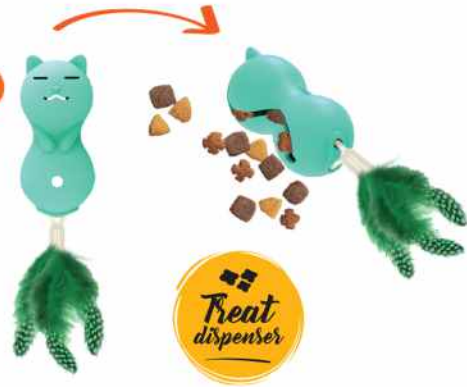

20602499

M-PETS
TEMPO
Cat shape Cat Toy
14.5*10.5*4.5 cm | 1PK