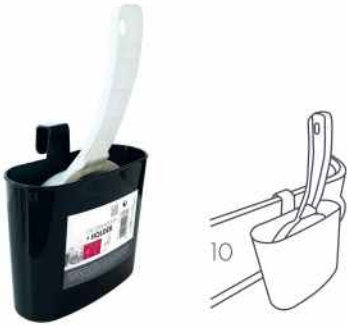

Cat Litter & Clean up

M-PETS

20100901

Cat Litter Scoop + Holder

16*7*23 cm | 10PK

M-PETS

20100105

REGULAR Scoop

26.5*10*4.3 cm | 12PK