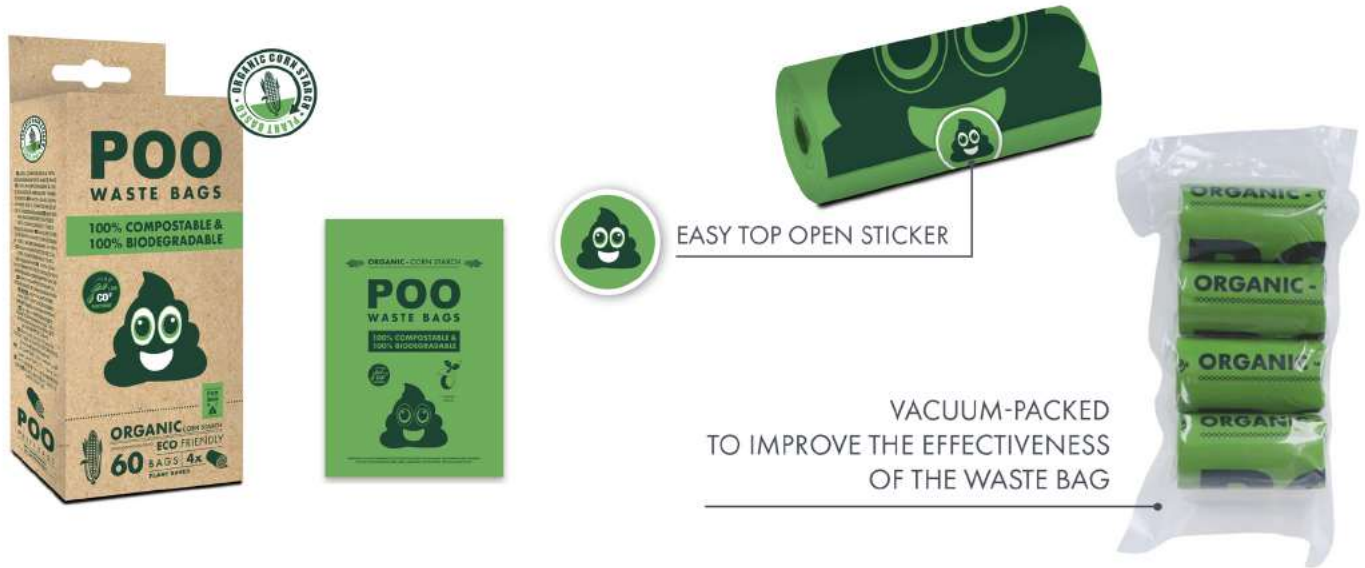

Waste Control & Clean up

M-PETS
10115908 POO Waste Bags
100% Compostable
100% Biodegradable
4*15 pcs - 60 pcs