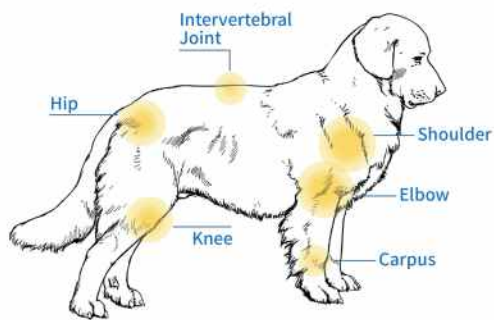

Joint pain factors