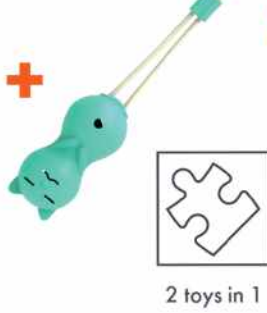

20602499

M-PETS
TEMPO
Cat shape Cat Toy
14.5*10.5*4.5 cm | 1PK