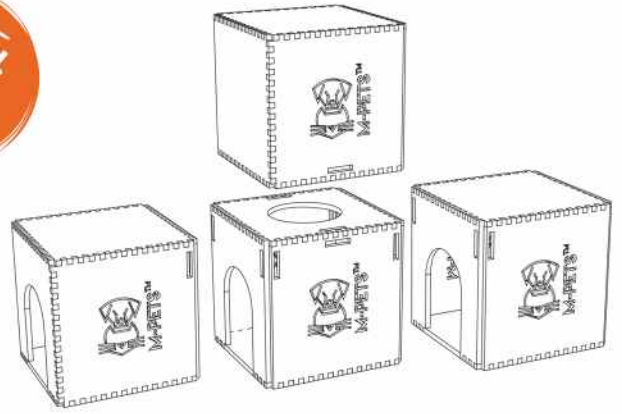

Furniture Scratchers & Beds

20301999

M-PETS
MILSON
Felt Fort
90*30*60 cm | 1PK