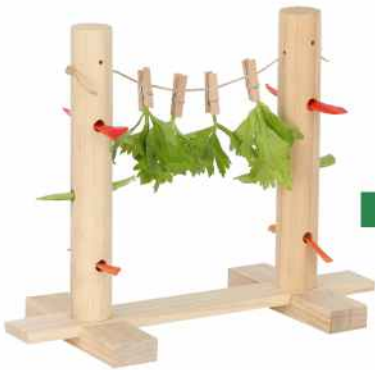

S75917 Nature Island
Peg 'n' Snack
Line
34*25*24cm | 1/PK