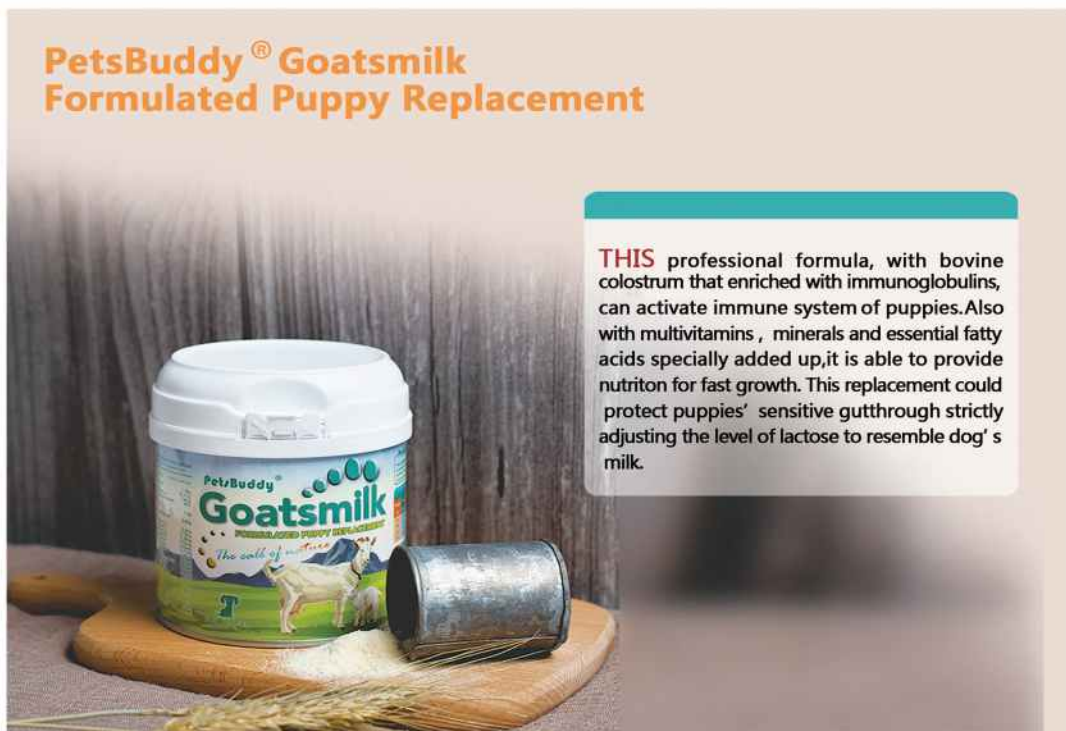

PetsBuddy® Goatsmilk Formulated Puppy Replacement

THIS professional formula, with bovine colostrum that enriched with immunoglobulins, can activate immune system of puppies. Also with multivitamins , minerals and essential fatty acids specially added up, it is able to provide nutrition for fast growth. This replacement could protect puppies' sensitive gut through strictly adjusting the level of lactose to resemble dog' s milk.