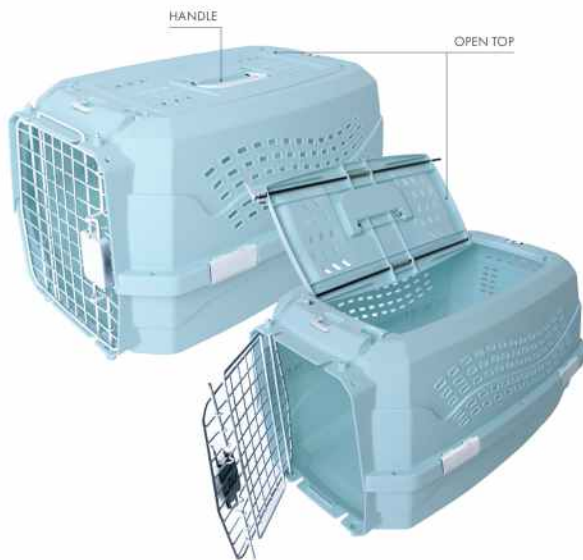

M-PETS

10452117

SKYLINE
Pet Carrier
52*40*32 cm

M-PETS

10452217

CORSA
Pet Carrier S
47.5*32*26 cm

EASY OPENING

M-PETS

10452417

GIRO
Pet Carrier S
51.6*32.7*29.6 cm

M-PETS

10452517

GIRO
Pet Carrier M
57.2*36.5*32.76 cm