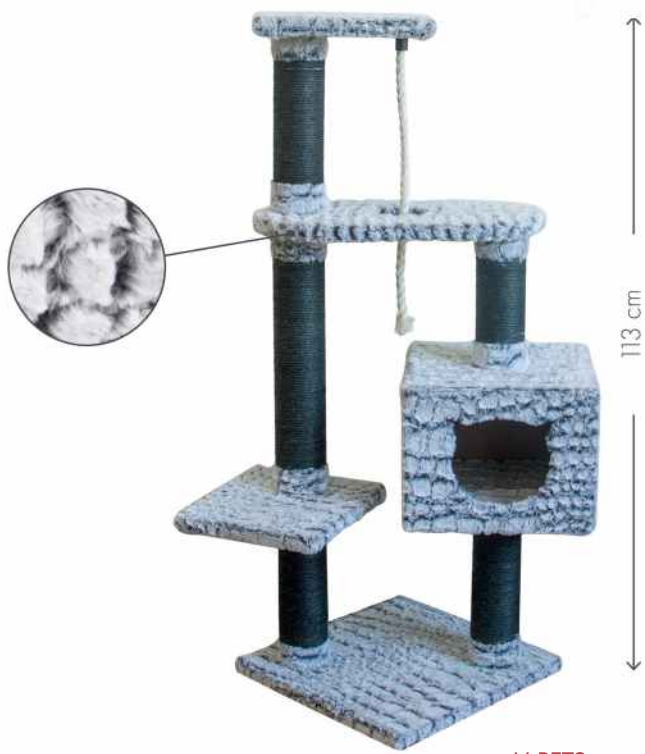

20621199 **M-PETS**
SNAKE TRIVOR
Cat Scratching Post
40*40*113 cm