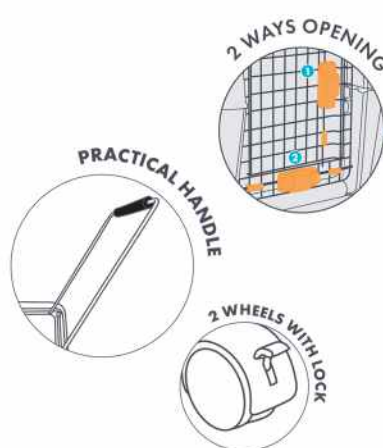

10440699

M-PETS
**TREK
Carrier XL**
107*76*78 cm
DOG < 45KG