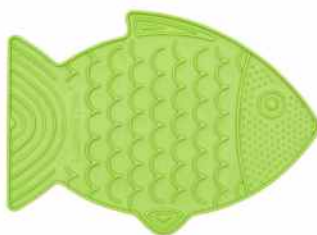

LICKMAT

LM9801GN-CR

**LickiMat Felix
Cat Green**

22*15 cm