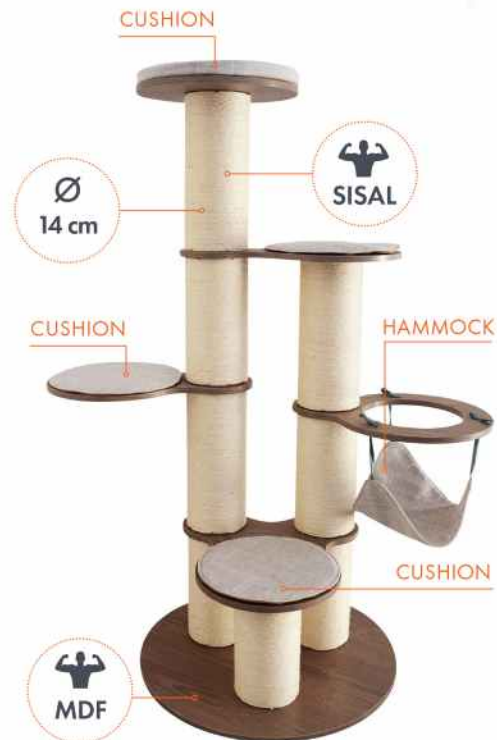

20636399

M-PETS  
**CATELITE GRACE**  
Cat Scratching Post  
77\*50\*131 cm  
BELGIUM Design

20636599

M-PETS  
**CATELITE MONICA**  
Cat Scratching Post  
88\*62\*140 cm  
BELGIUM Design

20636699

M-PETS  
**CATELITE MONICA**  
Cat Scratching Post  
97\*55\*155 cm  
BELGIUM Design