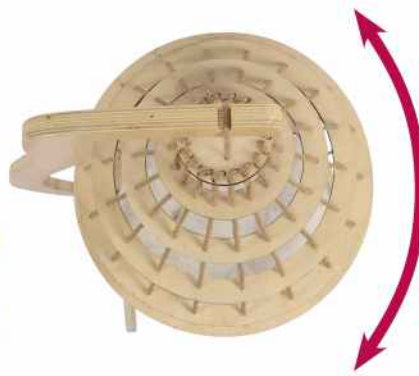

20302399

M-PETS
CLOUD Hanging
Cat Bed with Cushion
58*52*90 cm