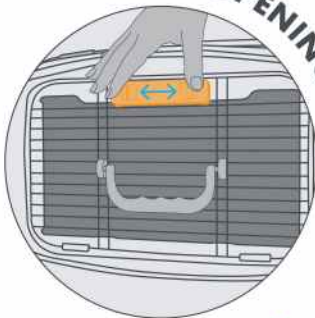

M-PETS

10452217

CORSA
Pet Carrier S
47.5*32*26 cm

EASY OPENING

M-PETS

10452417

GIRO
Pet Carrier S
51.6*32.7*29.6 cm