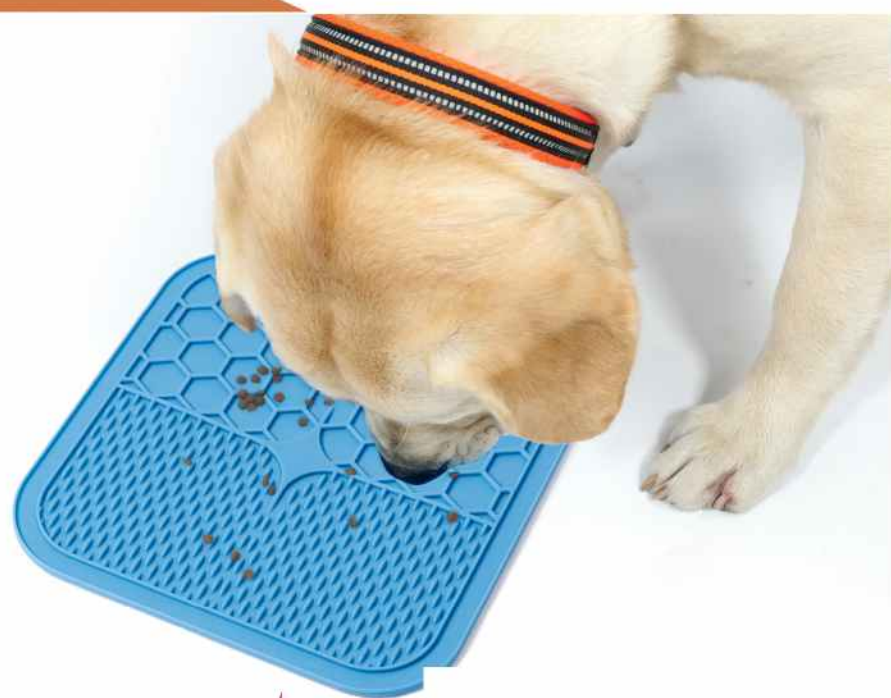

# Bowls & Feeders

Long-lasting

Dental hygiene

Food-grade silicone

Lightweight

Durable

48 suction pads

M-PETS