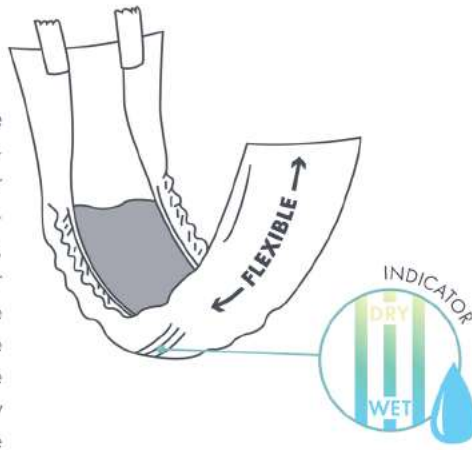

Waste Control & Clean up

MALE DIAPERS

The M-PETS™ disposable diapers are the perfect solution for managing your male dog's urinary incontinence, excitable urination, and male marking. Super absorbent with adjustable adhesive strips for a secure and comfortable fit. The wetness indicator shows when it's time to change your dog's diaper.

SIZE:	WAIST SIZE:
S	17.5 - 42 cm (6.6 - 16.5 in)
M	20 - 55 cm (7.8 - 21.6 in)
L	20 - 65 cm (7.8 - 25.5 in)
XL	20 - 81 cm (17.8 - 31.8 in)