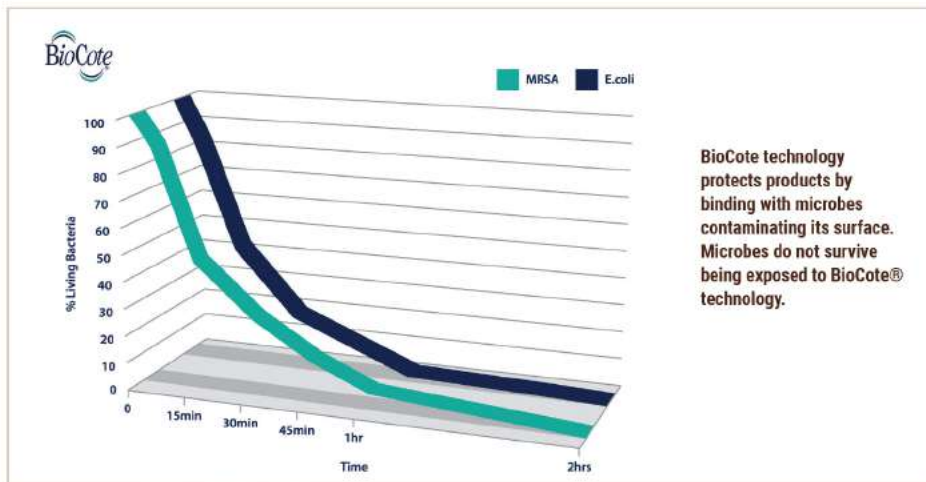

BIOSAFE™ GERM SMART DOG TOYS

BioCote Protected. A more hygienic toy for your pet and your family.

BioCote is an antimicrobial technology.

An antimicrobial is something that prevents the growth and survival of microbes including bacteria, mould and fungi.

BioCote technology protects surfaces from microbes resisting the potentially negative impact they can have on a product, resulting in a number of benefits.

BioCote technology will:

- Make a product more hygienic, if it is likely to host microbes harmful to human health.
- Keep a product fresher for longer, if it is likely to host odour-causing or staining microbes.
- Extend the usable lifetime of a product, if it is likely to host microbes which might degrade the surface.

What does BioCote technology do?

BioCote technology provides long-lasting protection to a product by creating a surface upon which microbes cannot survive. It therefore reduces the level of microbes on a surface.

Lower levels of bacteria means improved hygiene and reductions in staining, odours and premature degradation of materials.

BioCote technology:

- Is proven effective against a wide range of bacteria, fungi and the H1N1 virus
- Reduces microbes by up to 99.99%
- Significant reductions within 15 minutes
- Up to 99.5% reduction in just 2 hours
- Works continuously for the expected lifetime of the product

BioCote technology protects products by binding with microbes contaminating its surface. Microbes do not survive being exposed to BioCote® technology.