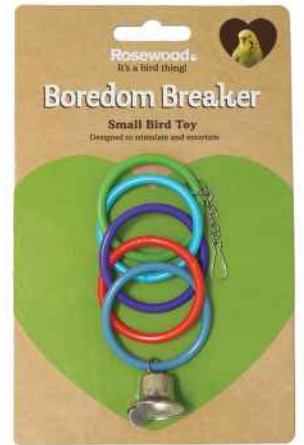

22055 **Rosewood Olympic Rings with Bell**
6/PK