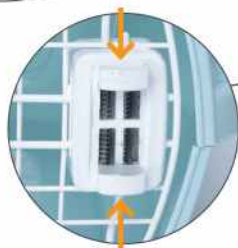

M-PETS

10452217

CORSA
Pet Carrier S
47.5*32*26 cm

EASY OPENING

M-PETS

10452417

GIRO
Pet Carrier S
51.6*32.7*29.6 cm