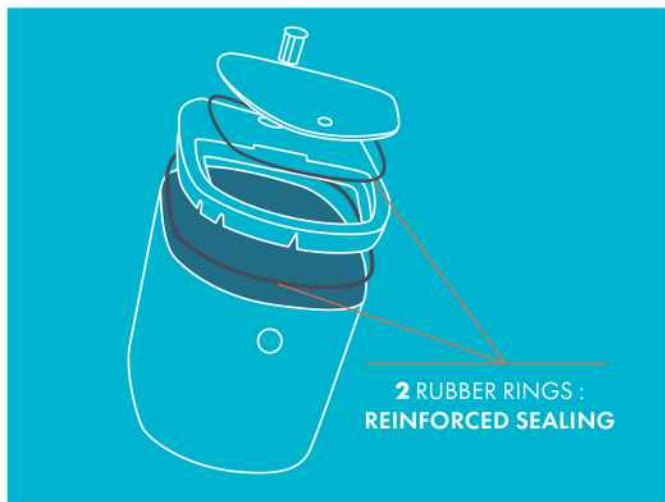

# Bowls & Feeders

M-PETS

20631499

**POPPY**  
Measuring Scoop  
29\*9.4\*5 cm  
up to 800g

POWER BUTTON

UNIT BUTTON

HOLD KEY

M-PETS