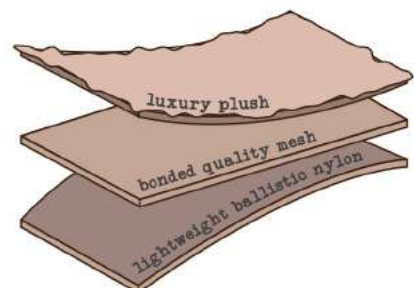

Dog Toys

Rubber and Rope

The newest addition to the Tough Twist range – featuring tough and chunky rope toys which are great for dogs who love to chew. However, these toys are more unique as each one has its own flavour/feature, including mint and BBQ. Ideal for outdoor play.

tufflove Dog Toys

tufflove toys have a luxury plush exterior which is soft and cuddly on the outside with material core inside. Canntech-nology - combination of three materials - luxury textured plush, bonded with high quality mesh and lightweight ballistic nylon. Reinforced seams at major stress points and protected squeaker. Exclusive brand to Rosewood.

Five attractive designs each available in small and medium sizes. Material swatch of the three layers on each toy and informative packaging tag.