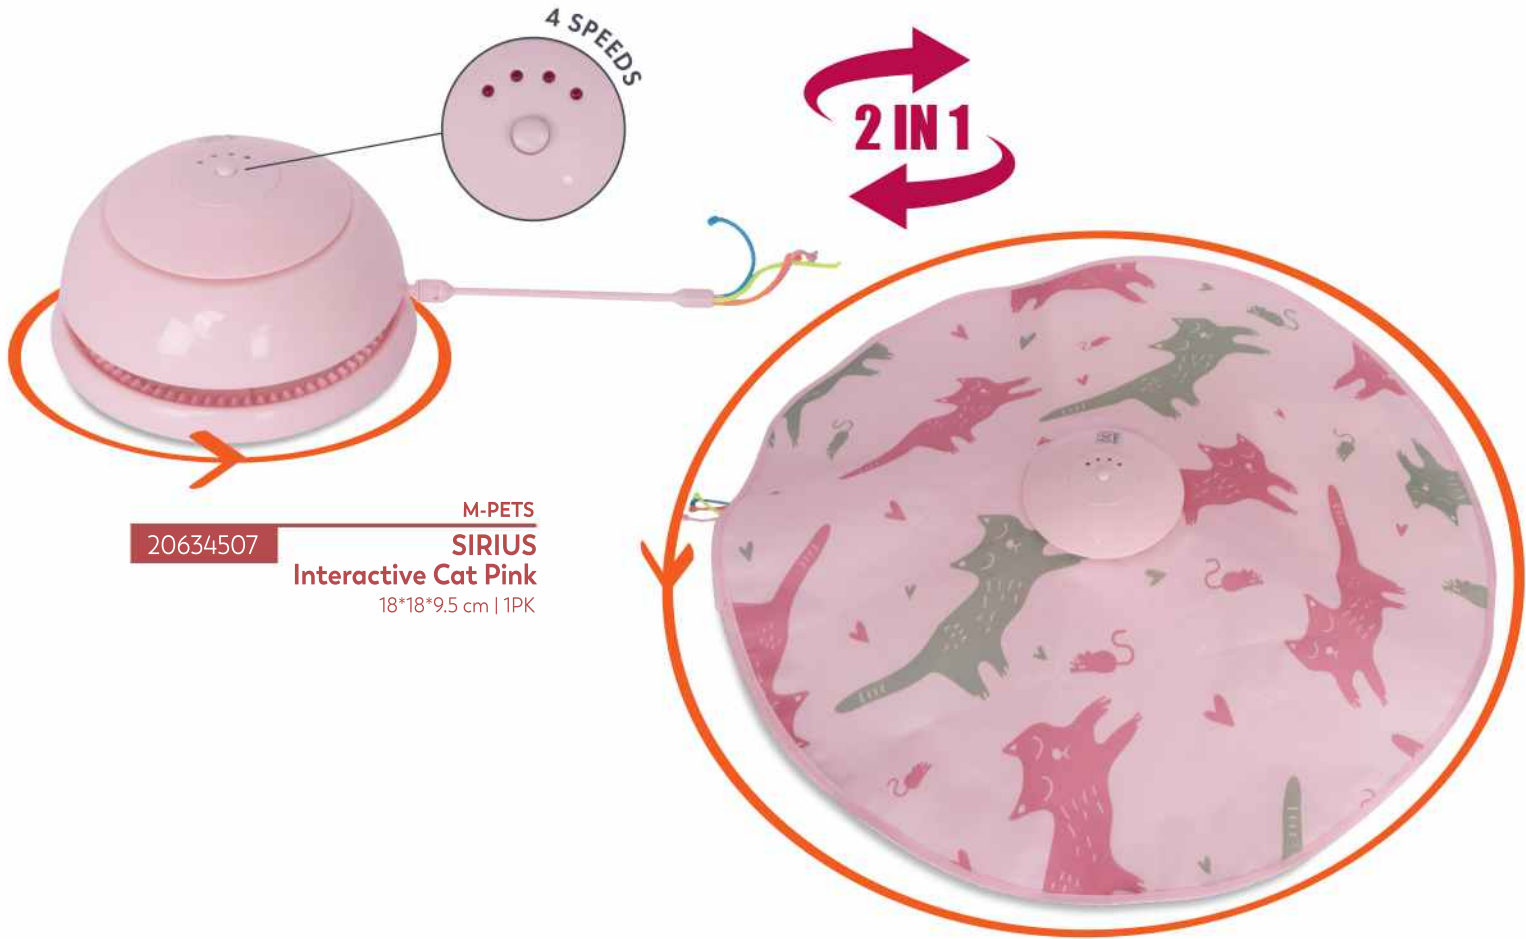

35 cm | 12PK

100% FUN

20617301

M-PETS

**BOOGIE BOX**  
Interactive Cat Toy

11\*7\*7 cm | 1PK

WITH ADJUSTABLE CAT TREE HOLDER

The included holding device permits to fix and adjust the BOOGIE BOX on cat trees.

20617301

M-PETS

**ROLLING BALL**  
Interactive Cat Toy

11\*7\*7 cm | 1PK

20634507 M-PETS SIRIUS Interactive Cat Pink 18\*18\*9.5 cm | 1PK

3x AA (not included)

4 speeds

Intelligent sleep mode

# Toys

VORTEX is a new patented interactive cat toy. Available in 3 colours, this toy is a perfect companion for your cat, it will live the atmosphere of chasing the balls meanwhile they are rotating, through a sensor, continuously up & down.