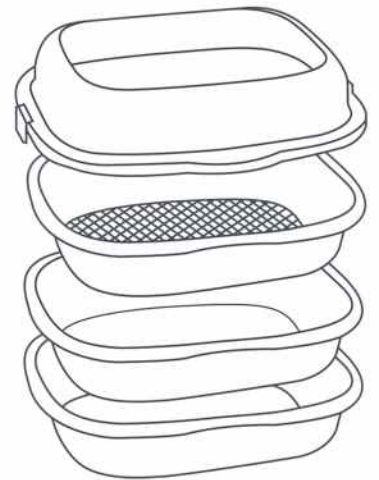

20100009

M-PETS
ALEXANDRIA Grey
Cat Litter Tray with Rim
46*40*18 cm | 3PK