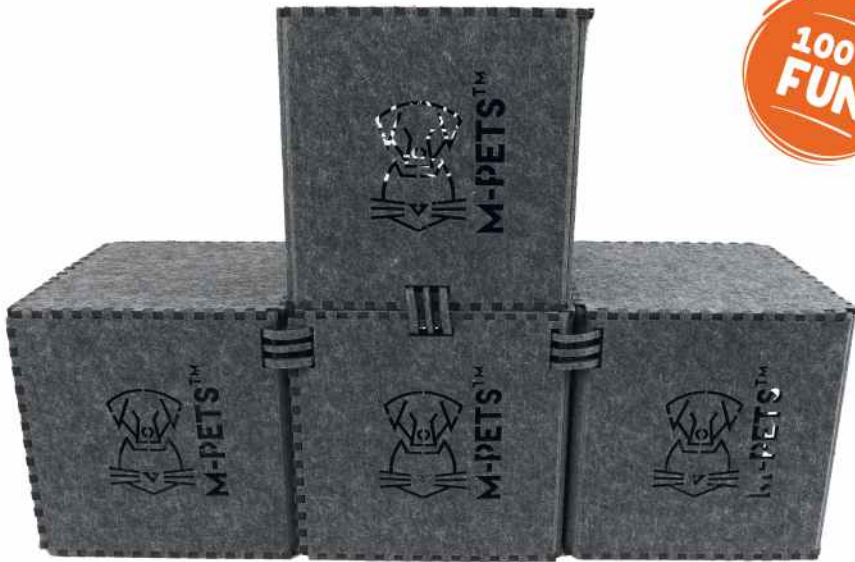

Furniture Scratchers & Beds

20301999

M-PETS
MILSON
Felt Fort
90*30*60 cm | 1PK