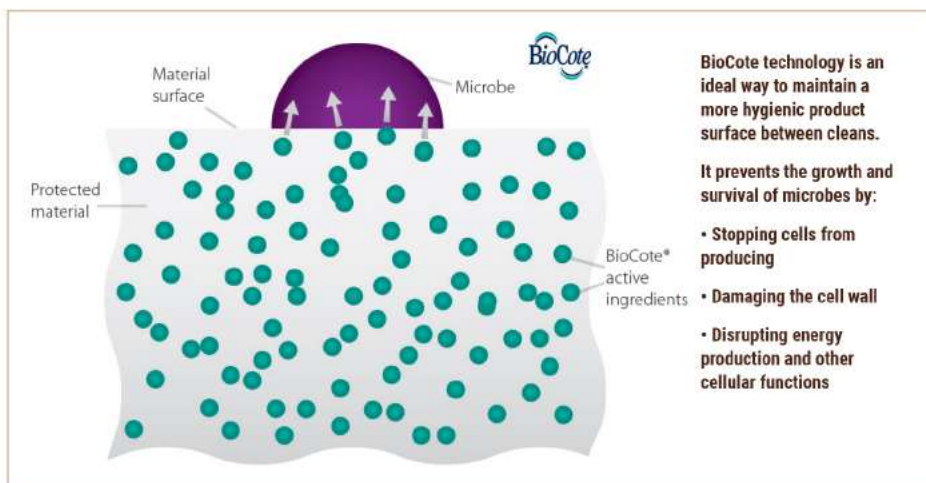

BioCote technology is an ideal way to maintain a more hygienic product surface between cleans.

It prevents the growth and survival of microbes by:

- Stopping cells from producing
- Damaging the cell wall
- Disrupting energy production and other cellular functions