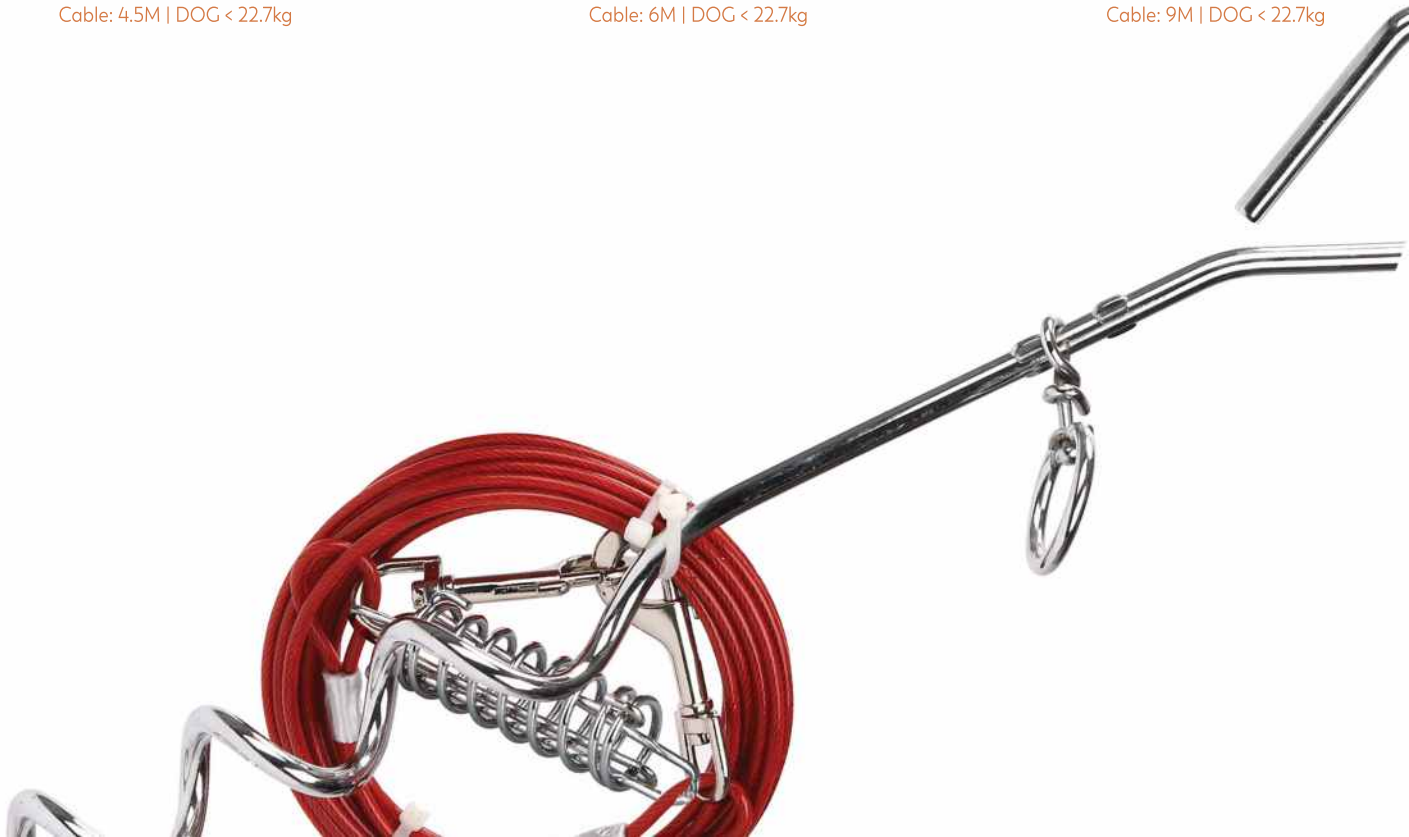

**Tie Out Stake  
SET**

DOG < 18.1kg

M-PETS

10801505

**Triangle Tie Out  
Stake with Compensator**

Cable: 3.5M | DOG < 22.7kg

M-PETS

10801605

**Triangle Tie Out  
Stake with Compensator**

Cable: 4.5M | DOG < 22.7kg

M-PETS

10801705

**Triangle Tie Out  
Stake with Compensator**

Cable: 6M | DOG < 22.7kg

M-PETS

10801805

**Triangle Tie Out  
Stake with Compensator**

Cable: 9M | DOG < 22.7kg