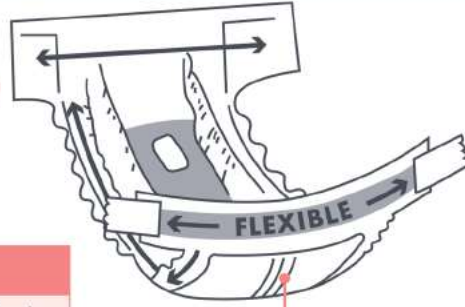

Waste Control & Clean up

The **M-PETS™** disposable **diapers** are the perfect solution for managing your **female** dog's on heat, urinary incontinence, excitable urination, and male marking. Super absorbent with adjustable adhesive strips for a secure and comfortable fit. The **wetness indicator** show when it's time to change your dog's diaper.

SIZE:	WAIST SIZE:
XS	26 - 34 cm (10.2 - 13.3 in)
S	27.5 - 37 cm (10.6 - 14.5 in)
M	30 - 42.5 cm (11.8 - 16.5 in)
L	32 - 52 cm (12.5 - 20.4 in)
XL	35 - 60 cm (13.7 - 23.6 in)