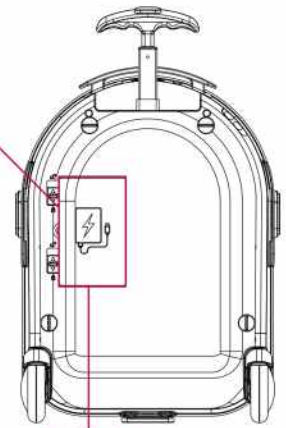

Silent wheels

Bottom stand

Durable

LARGE  
OPENING

BOTTOM STAND

Power bank (not included)  
should be installed before use  
(15 x 8 x 2,5 cm)

SILENT WHEELS

NIGHT LIGHT